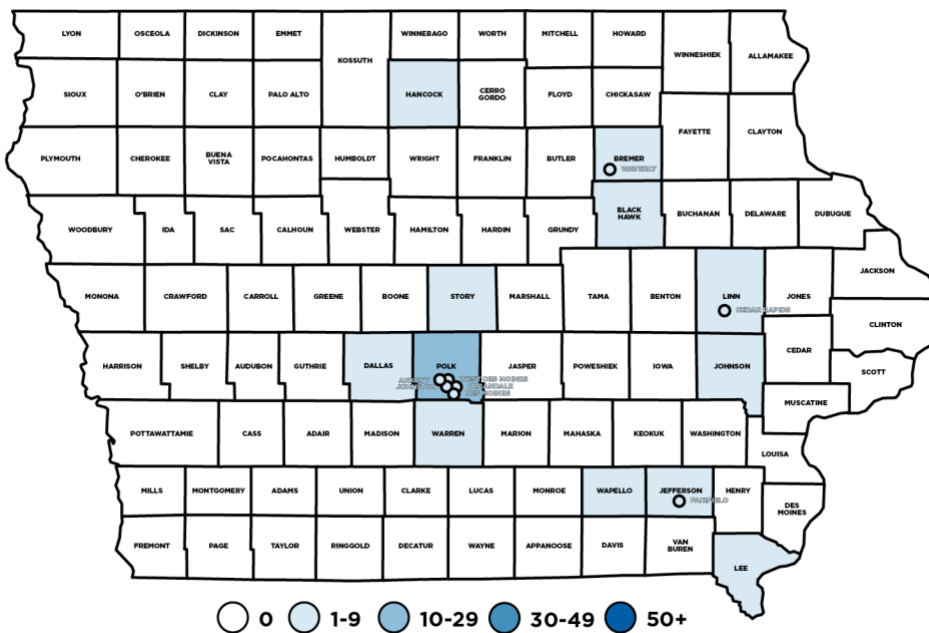

ABI FOUNDATION 2020-21 – AS OF DEC. 2, 2020

99 COUNTIES & LEADERS IN EACH ONE!

MAKE A DIFFERENCE IN THE LIVES OF IOWANS WITH US! Thank you to the 30 leaders in 17 cities and 12 counties who have nominated Iowans for our programs or donated to the ABI Foundation! We're well on our way to connecting with leaders in all 99 of Iowa's counties.

TAKE ACTION TO REPRESENT YOUR COMMUNITY!

- Nominate [high school students](#) for our future ready program, Business Horizons!
- Nominate [college students](#) for our internship capstone program, Leadership Iowa University!
- Nominate [community leaders](#) for our issues awareness program, Leadership Iowa!
- [Donate](#) to the ABI Foundation's statewide leadership programs!

OF LEADERS INVOLVED: 33 | # OF DONATIONS/NOMINATIONS: 34 | # OF CITIES: 18 | # OF COUNTIES: 12
 TOP CITIES: WEST DES MOINES, CEDAR RAPIDS, JOHNSTON, URBANDALE, WAVERLY
 TOP COUNTIES: POLK, BREMER, DALLAS, LINN, JEFFERSON, LEE